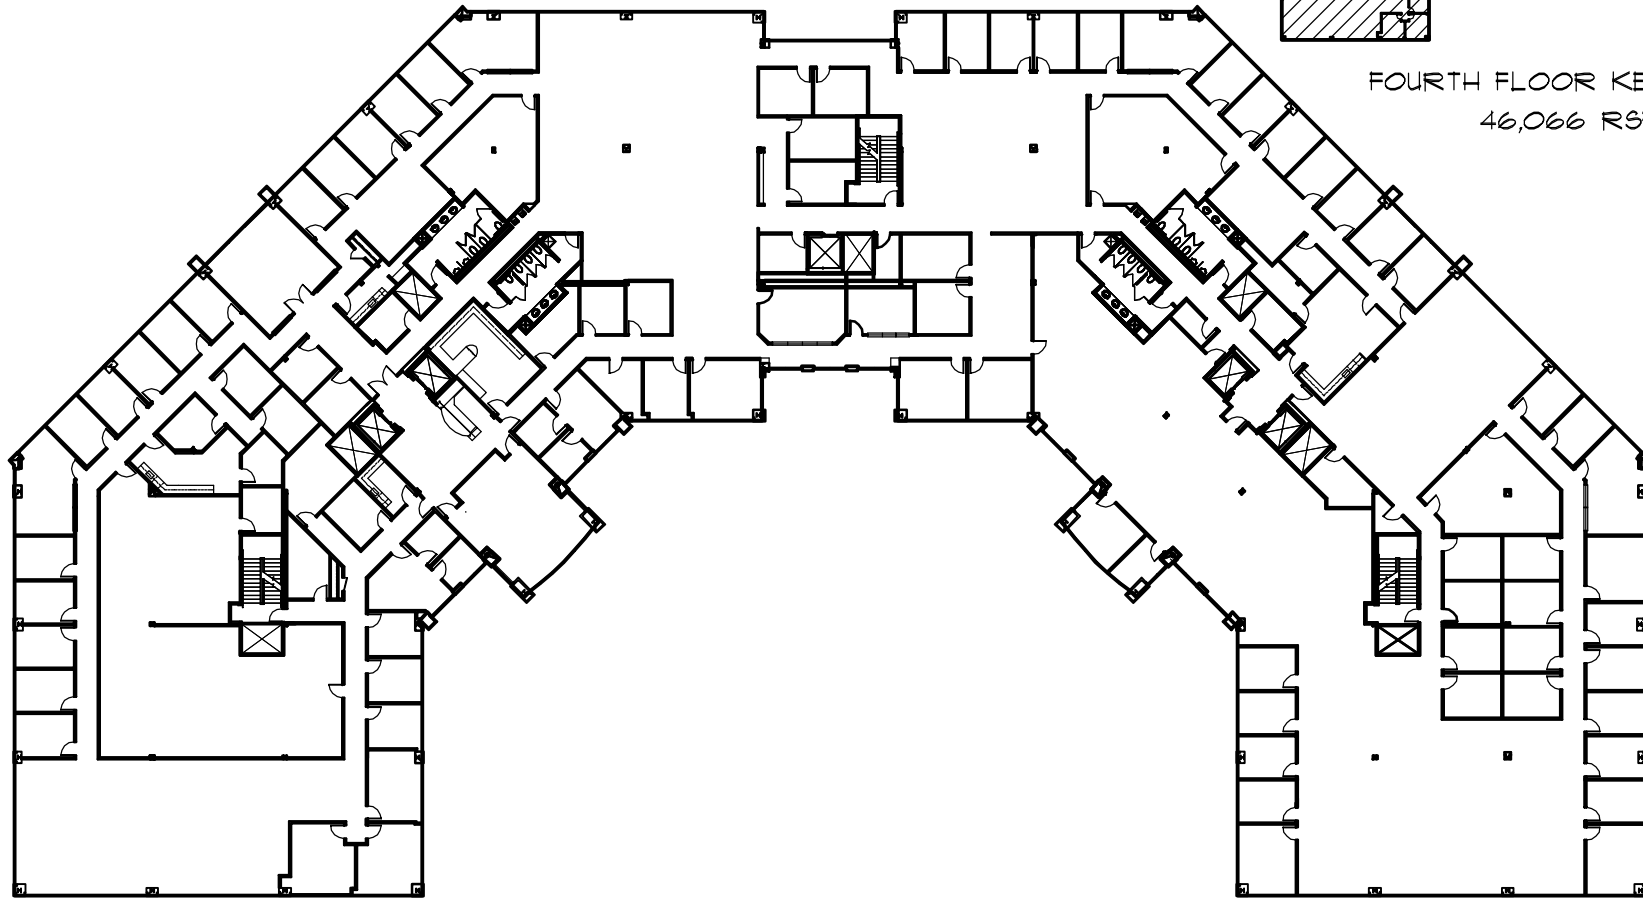

FOURTH FLOOR KEY PLAN
46,066 RSF

DATE: 04/27/10
SCALE: NTS

SPECTRUM PROPERTIES
WE DEVELOP RELATIONSHIPS
Phone: 919-832-0768
Fax: 919-832-1924
www.spectrum-properties.com

4700 FALLS

FOURTH FLOOR

**VACANCY
PLAN**