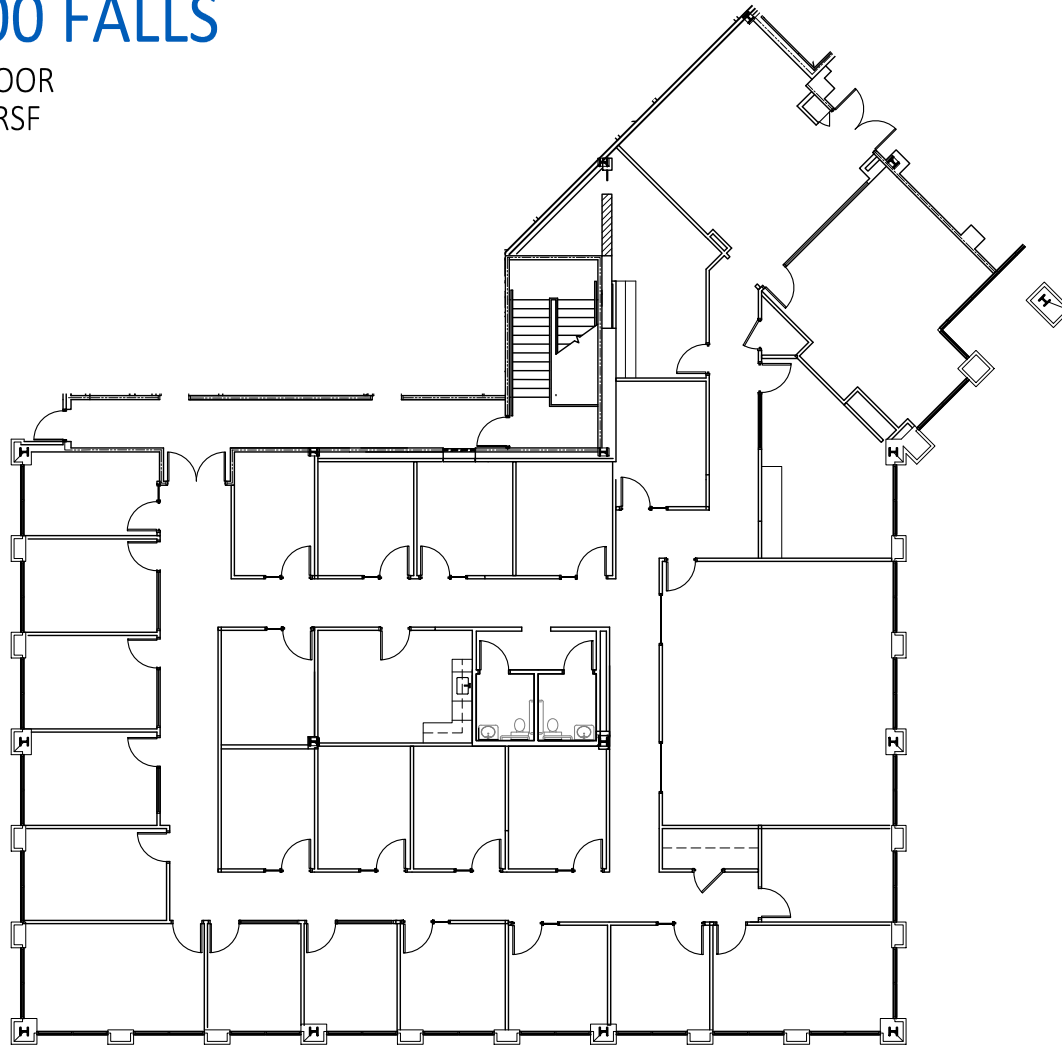

FOR LEASE

4700 FALLS

1ST FLOOR
7,692 RSF

J.D. MCNEILL
jdmcneill@spectrumcos.com
919 832 0768

ERIC FORSHEE
eforshee@spectrumcos.com
spectrumcos.com