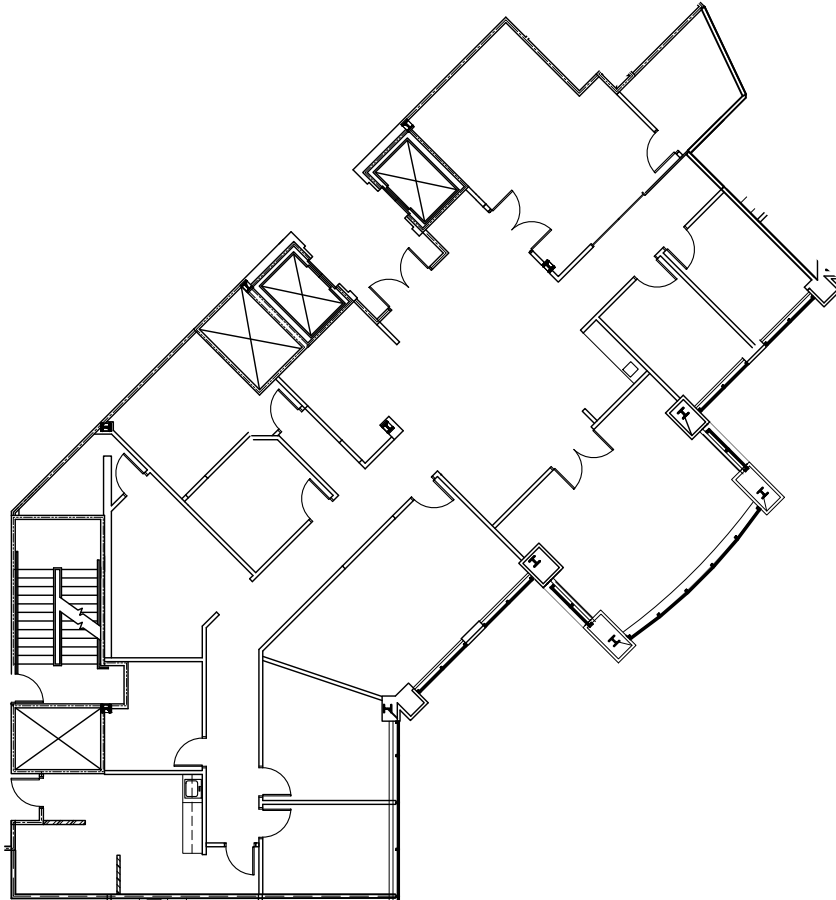

FOR LEASE

4700 FALLS

SUITE 350 | 3RD FLOOR
4,607 RSF

919 832 0768
spectrumcos.com